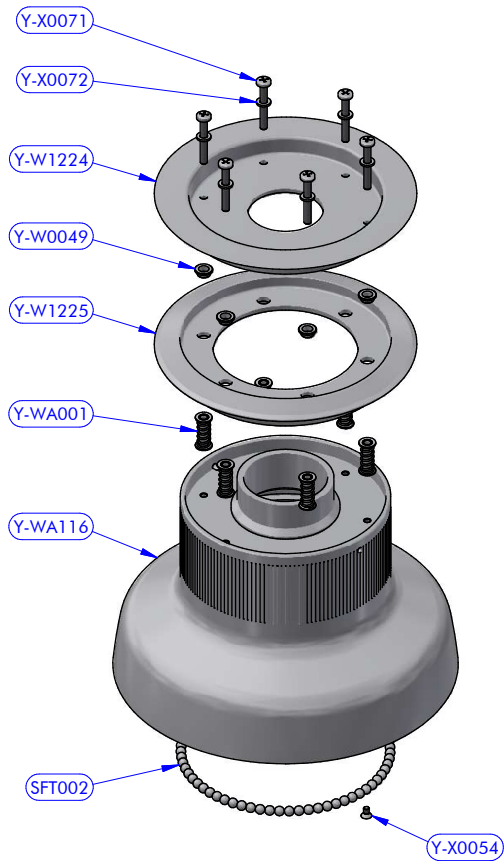

PART LIST			
CODE	DESCRIPTION	MATERIAL	Q.TY
B7035	Roller bearing	Plastic / S.Steel	1
B15639	Roller bearing	Plastic / S.Steel	1
Y-W0003	Upper cap	S.Steel	1
Y-W0006	Upper ring washer	Plastic	1
Y-W0143	ST plug	Plastic	5
Y-W0721	Opening tool	S.Steel	1
Y-W1020	Cylinder pin	S.Steel	4
Y-W1216	Skirt	Aluminium	1
Y-W1217	Stem	Chromed brass	1
Y-W1226	ST upper disk	Aluminium	1
Y-W1233	Self-tailing arm	Aluminium	1
Y-W1237	Stripper	Plastic	1
Y-WA119	Base + Gears assy	Various	1
Y-WA120	Main shaft assy	Various	1
Y-WA145	Drum + ST disks assy	Various	1
Y-X0055	Screw	S.Steel	1

Code **Y-WA145**

Drum XT76 AL Black with Thooted Crown Z58 AL + ST Disks

Y-WA145 PART LIST			
CODE	DESCRIPTION	MATERIAL	Q.TY
SFT002	Torlon ball	Torlon	67
Y-W0049	ST disk bush	Plastic	6
Y-W1224	ST central disk	Aluminium	1
Y-W1225	ST lower disk	Aluminium	1
Y-WA001	ST-spring assy	S.Steel	6
Y-WA116	Drum	Various	1
Y-X0054	Screw	S.Steel	1
Y-X0071	Screw	S.Steel	6
Y-X0072	S.steel washer	S.Steel	6

Code **Y-WA120**

XT76 Main shaft assy

Y-WA120 PART LIST			
CODE	DESCRIPTION	MATERIAL	Q.TY
B4234	Roller bearing	Plastic / S.Steel	2
Y-W0101	Half-ring	Brass	2
Y-W0109	Pipe spacer	Plastic	1
Y-W0132	S.steel washer	S.Steel	1
Y-W0141	Pawl	S.Steel	2
Y-W0151	Shaft cap	Plastic	1
Y-W0373	Bushing	Chromed bronze	1
Y-W1227	Main shaft	S.Steel	1
Y-W1232	Gear "A2"	Bronze	1
Y-X0060	Screw	S.Steel	1
Y-X0087	Torsion spring	S.Steel	2

Y-WA118 PART LIST

CODE	DESCRIPTION	MATERIAL	Q.TY
B2519	Roller bearing	Plastic / S.Steel	2
Y-W0032	Gear ring	S.Steel	1
Y-W0102	Pipe spacer	POM-C	1
Y-W0141	Pawl	S.Steel	4
Y-W0180	Gear axis	S.Steel HR	1
Y-W0195	Gear upper washer	Plastic	1
Y-W0199	Gear lower washer	Plastic	1
Y-W0246	Gear "D2"	Bronze	1
Y-W1231	Gear "D1"	Bronze	1
Y-X0052	Screw	S.Steel	2
Y-X0087	Torsion spring	S.Steel	4