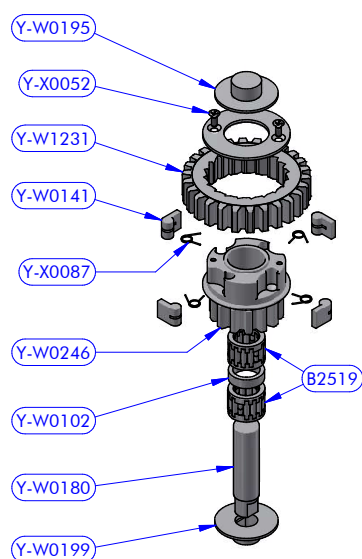

Code Y-WA118
Winch XT76 - Axis "D" gears kit