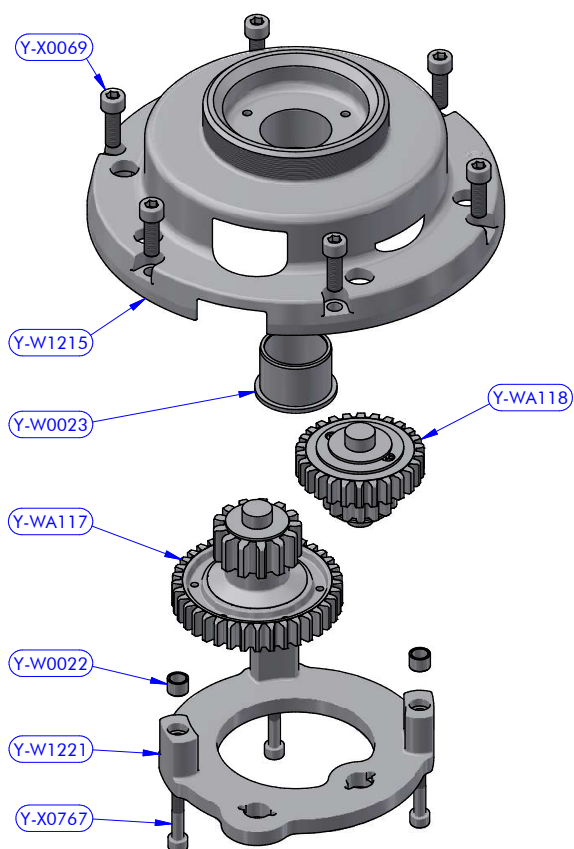

Code Y-WA119
XT76 - Base + Gears assy

Y-WA117 PART LIST

CODE	DESCRIPTION	MATERIAL	Q.TY
B2519	Roller bearing	Plastic / S.Steel	3
Y-W0102	Pipe spacer	POM-C	1
Y-W0141	Pawl	S.Steel	4
Y-W0171	Gear axis	S.Steel HR	1
Y-W0195	Gear upper washer	Plastic	1
Y-W0199	Gear lower washer	Plastic	1
Y-W1228	Gear "B2"	Bronze	1
Y-W1229	Gear "B1"	Bronze	1
Y-W1230	Gear ring	S.Steel	1
Y-X0052	Screw	S.Steel	2
Y-X0087	Torsion spring	S.Steel	4

Y-WA118 PART LIST

CODE	DESCRIPTION	MATERIAL	Q.TY
B2519	Roller bearing	Plastic / S.Steel	2
Y-W0032	Gear ring	S.Steel	1
Y-W0102	Pipe spacer	POM-C	1
Y-W0141	Pawl	S.Steel	4
Y-W0180	Gear axis	S.Steel HR	1
Y-W0195	Gear upper washer	Plastic	1
Y-W0199	Gear lower washer	Plastic	1
Y-W0246	Gear "D2"	Bronze	1
Y-W1231	Gear "D1"	Bronze	1
Y-X0052	Screw	S.Steel	2
Y-X0087	Torsion spring	S.Steel	4

Y-WA119 PART LIST

CODE	DESCRIPTION	MATERIAL	Q.TY
Y-W0022	Pipe spacer	S.Steel	2
Y-W0023	Bearing track	Plastic / S.Steel	1
Y-W1215	Base	Aluminium	1
Y-W1221	Gear base	Aluminium	1
Y-WA117	Gears kit	Various	1
Y-WA118	Gears kit	Various	1
Y-X0069	Screw	S.Steel	6
Y-X0767	Screw	S.Steel	3