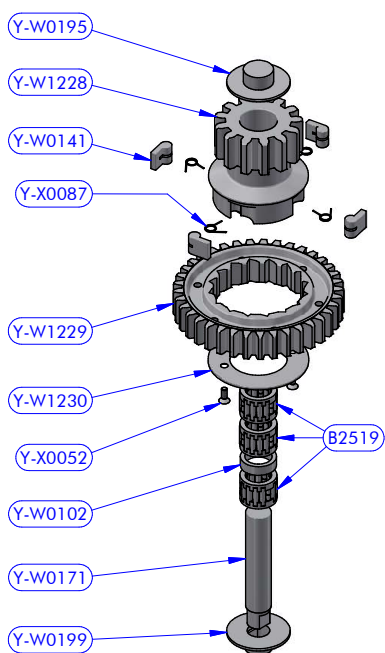

Code Y-WA117
Winch XT76 - Axis "B" gears kit