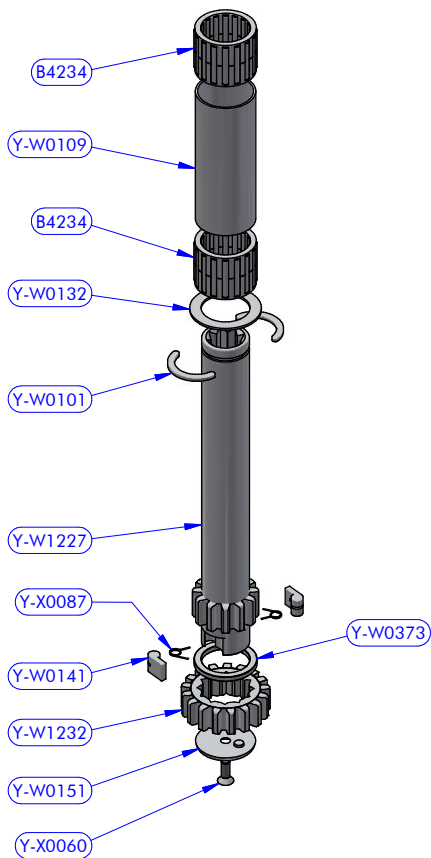

PART LIST			
CODE	DESCRIPTION	MATERIAL	Q.TY
B7035	Roller bearing	Plastic / S.Steel	1
B15639	Roller bearing	Plastic / S.Steel	1
Y-W0003	Upper cap	S.Steel	1
Y-W0006	Upper ring washer	Plastic	1
Y-W0143	ST plug	Plastic	5
Y-W0721	Opening tool	S.Steel	1
Y-W1020	Cylinder pin	S.Steel	4
Y-W1216	Skirt	Aluminium	1
Y-W1217	Stem	Chromed brass	1
Y-W1226	ST upper disk	Aluminium	1
Y-W1233	Self-tailing arm	Aluminium	1
Y-W1237	Stripper	Plastic	1
Y-WA119	Base + Gears assy	Various	1
Y-WA120	Main shaft assy	Various	1
Y-WA145	Drum + ST disks assy	Various	1
Y-X0055	Screw	S.Steel	1

Code **Y-WA145**

Drum XT76 AL Black with Thooted Crown Z58 AL + ST Disks

Y-WA145 PART LIST			
CODE	DESCRIPTION	MATERIAL	Q.TY
SFT002	Torlon ball	Torlon	67
Y-W0049	ST disk bush	Plastic	6
Y-W1224	ST central disk	Aluminium	1
Y-W1225	ST lower disk	Aluminium	1
Y-WA001	ST-spring assy	S.Steel	6
Y-WA116	Drum	Various	1
Y-X0054	Screw	S.Steel	1
Y-X0071	Screw	S.Steel	6
Y-X0072	S.steel washer	S.Steel	6

Code **Y-WA120**

XT76 Main shaft assy

Y-WA120 PART LIST			
CODE	DESCRIPTION	MATERIAL	Q.TY
B4234	Roller bearing	Plastic / S.Steel	2
Y-W0101	Half-ring	Brass	2
Y-W0109	Pipe spacer	Plastic	1
Y-W0132	S.steel washer	S.Steel	1
Y-W0141	Pawl	S.Steel	2
Y-W0151	Shaft cap	Plastic	1
Y-W0373	Bushing	Chromed bronze	1
Y-W1227	Main shaft	S.Steel	1
Y-W1232	Gear "A2"	Bronze	1
Y-X0060	Screw	S.Steel	1
Y-X0087	Torsion spring	S.Steel	2

Y-WA118 PART LIST

CODE	DESCRIPTION	MATERIAL	Q.TY
B2519	Roller bearing	Plastic / S.Steel	2
Y-W0032	Gear ring	S.Steel	1
Y-W0102	Pipe spacer	POM-C	1
Y-W0141	Pawl	S.Steel	4
Y-W0180	Gear axis	S.Steel HR	1
Y-W0195	Gear upper washer	Plastic	1
Y-W0199	Gear lower washer	Plastic	1
Y-W0246	Gear "D2"	Bronze	1
Y-W1231	Gear "D1"	Bronze	1
Y-X0052	Screw	S.Steel	2
Y-X0087	Torsion spring	S.Steel	4